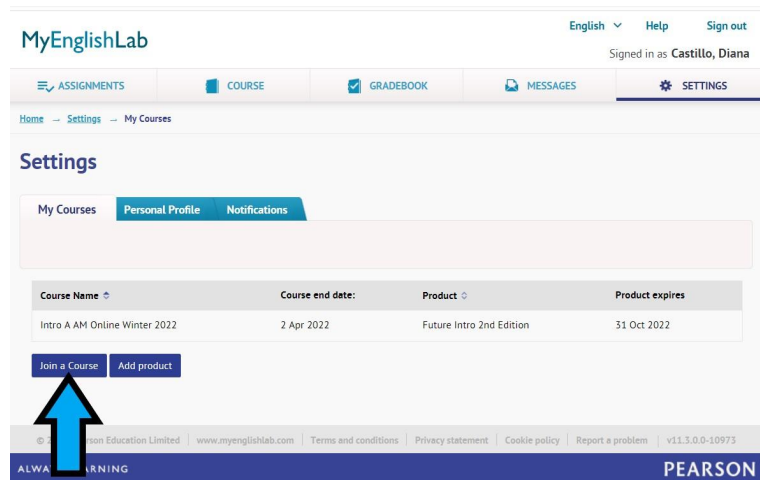

6. Make sure that you see the correct class listed.