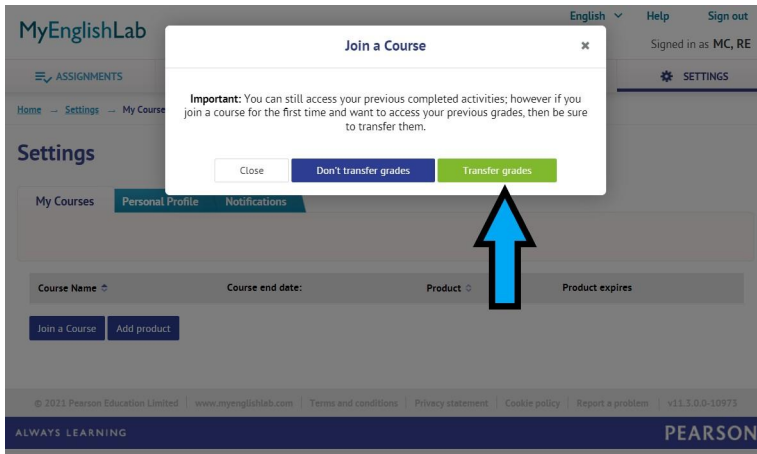

Course Name	Course end date:	Product	Product expires
Intro A AM Online Winter 2022	2 Apr 2022	Future Intro 2nd Edition	31 Oct 2022

Join a Course Add product

© 2021 Pearson Education Limited | www.myenglishlab.com | Terms and conditions | Privacy statement | Cookie policy | Report a problem | v11.3.0.0-10973

ALWAYS LEARNING PEARSON

6. Make sure that you see the correct class listed.

1. Enter your course ID

2. Click “transfer grades.”

3. Make sure that you see the correct class listed.