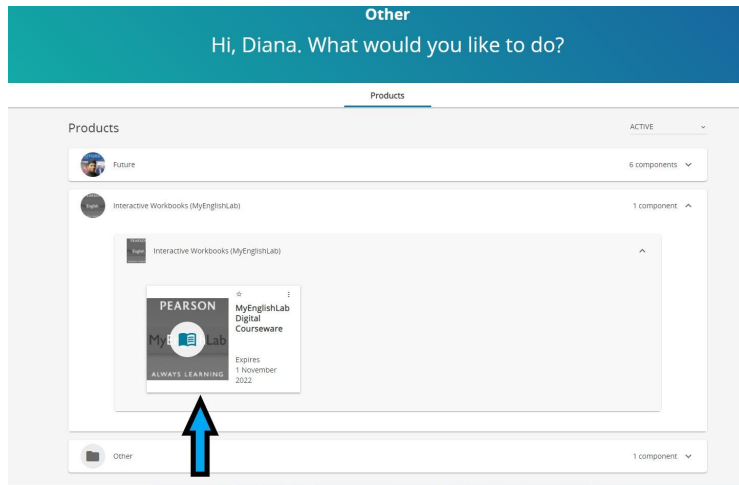

Morning Classes: 10:30 AM - 12:30 PM EST

Evening Classes: 7:00 PM - 9:00 PM EST

Instructions

Website: [Pearson Ebook/MyEnglishLab Website](#)

Class	Morning ID	Evening ID
Intro A	V3NJ-UJXT	CTKF-RAYC
Intro B	UK4X-EV4E	CXNM-YYH3
1B	P9N9-UUHT	N/A
2B	RKUC-NTC7	FHPW-YEKC
3B	AFMH-T7RH	RNVA-E9XN
4B Section 1	3FK7-PCN4	KA7H-9JWU
4B Section 2	CFRT-WUHK	N/A
5B Section 1	49NR-MXNE	ACA9-JWXU
5B Section 2	7CVK-YJY9	N/A
6B	XTW4-PWU7	UVNH-AW9R
7B	NK4E-9YFY	N/A

Video:

Join a course: [Click Here!](#)

Photo:

1. Log into your account and click “MyEnglishLab Digital Courseware.”

2. Click “Settings.”

3. Click “join a course.”

MyEnglishLab English Help Sign out
Signed in as Castillo, Diana