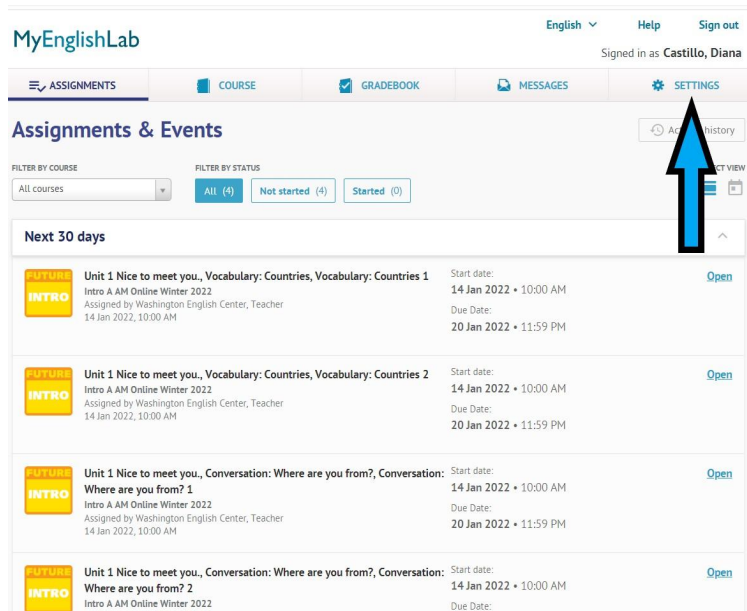

Video:

Join a course: [Click Here!](#)

Photo:

1. Log into your account and click “MyEnglishLab Digital Courseware.”

2. Click “Settings.”

3. Click “join a course.”

MyEnglishLab English Help Sign out
Signed in as Castillo, Diana

ASSIGNMENTS COURSE GRADEBOOK MESSAGES SETTINGS

Home Settings My Courses

Settings

My Courses Personal Profile Notifications

Course Name	Course end date:	Product	Product expires
Intro A AM Online Winter 2022	2 Apr 2022	Future Intro 2nd Edition	31 Oct 2022