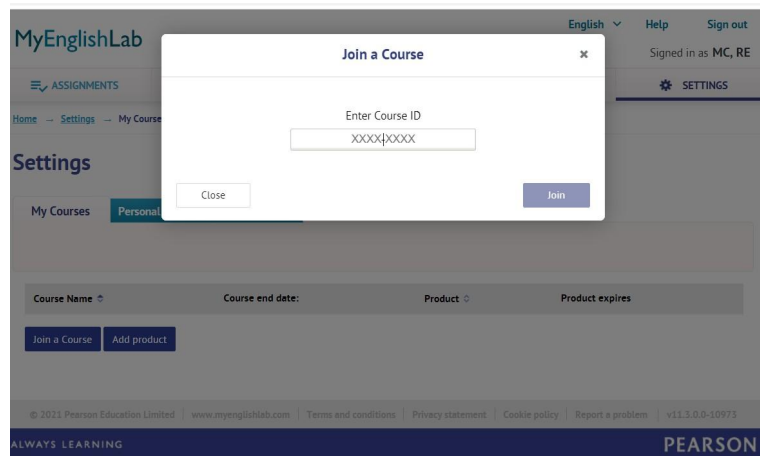

1. Enter your course ID